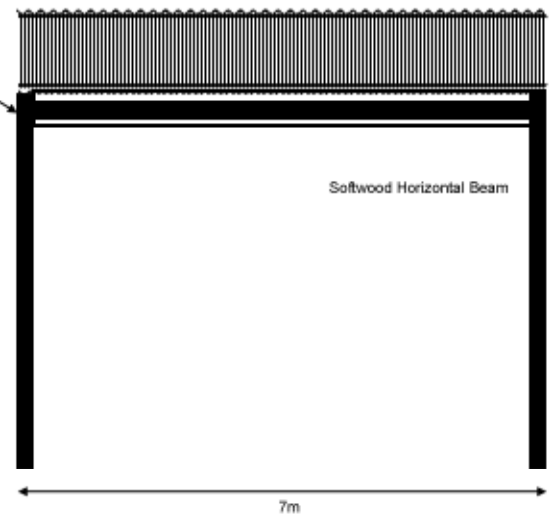

Hay and Straw Store Front Elevation

Hay and Straw Store Rear Elevation

Hay and Straw Store West Elevation

Hay and Straw Store East Elevation

Hay and Straw barn Size : 7m Width x 7m Length  
 Front Height : 6m  
 Back Height : 5m

Straw & Hay Bale Capacity : 1,400 Bales

Dark Oak stained timber finish to all timber parts  
 Grey Galvanised Steel Roofing Material

Swithland Agricultural Holdings

Hay and Straw Store  
 28th September 2009