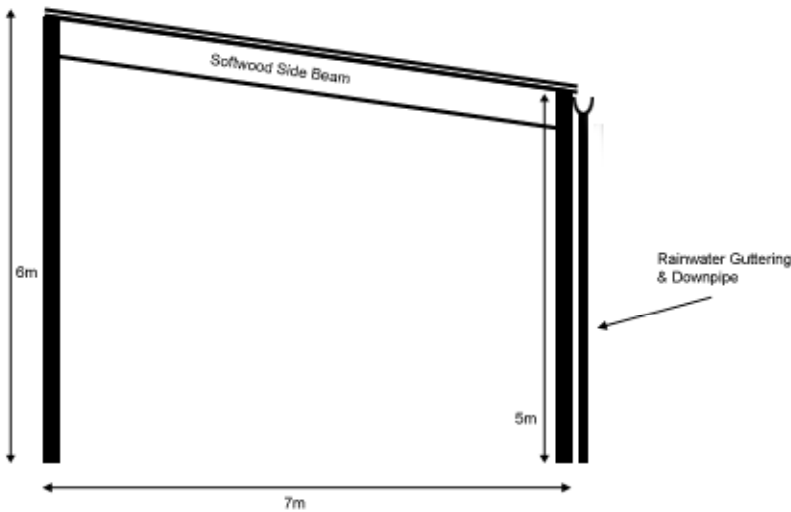

Hay and Straw Store Front Elevation

Hay and Straw Store Rear Elevation

Hay and Straw Store West Elevation

Hay and Straw Store East Elevation

Hay and Straw barn Size : 7m Width x 7m Length  
 Front Height : 6m  
 Back Height : 5m

Straw & Hay Bale Capacity : 1,400 Bales

Dark Oak stained timber finish to all timber parts  
 Grey Galvanised Steel Roofing Material

Swithland Agricultural Holdings

Hay and Straw Store  
 28th September 2009