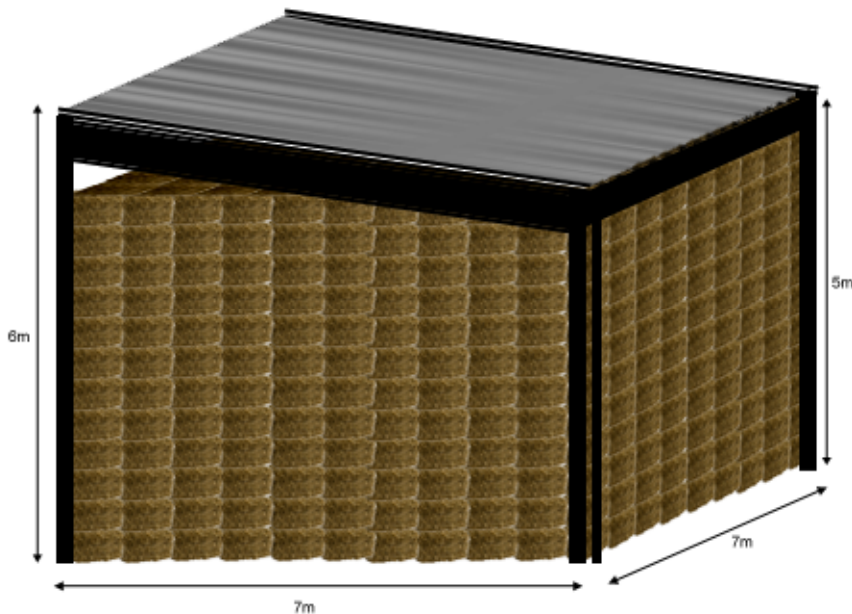

Hay and Straw Store Front Elevation

Hay and Straw Store Rear Elevation

Hay and Straw Store West Elevation

Hay and Straw Store East Elevation

Hay and Straw barn Size : 7m Width x 7m Length  
 Front Height : 6m  
 Back Height : 5m

Straw & Hay Bale Capacity : 1,400 Bales

Dark Oak stained timber finish to all timber parts  
 Grey Galvanised Steel Roofing Material

Swithland Agricultural Holdings

Hay and Straw Store  
 28th September 2009