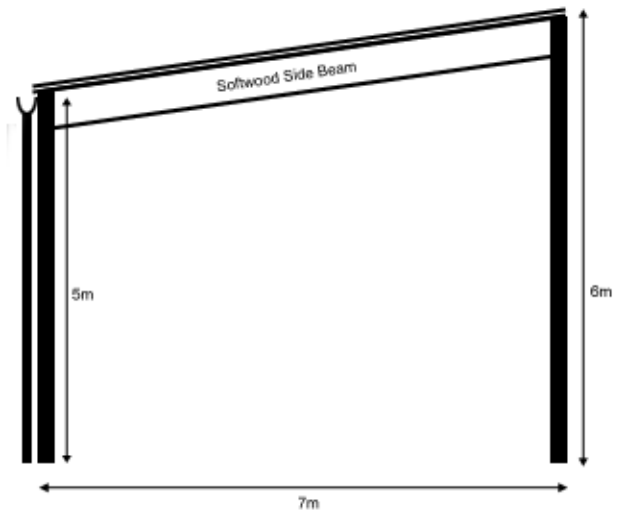

Hay and Straw Store Front Elevation

Hay and Straw Store Rear Elevation

Hay and Straw Store West Elevation

Hay and Straw Store East Elevation

Hay and Straw barn Size : 7m Width x 7m Length  
 Front Height : 6m  
 Back Height : 5m

Straw & Hay Bale Capacity : 1,400 Bales

Dark Oak stained timber finish to all timber parts  
 Grey Galvanised Steel Roofing Material

Swithland Agricultural Holdings

Hay and Straw Store  
 28th September 2009