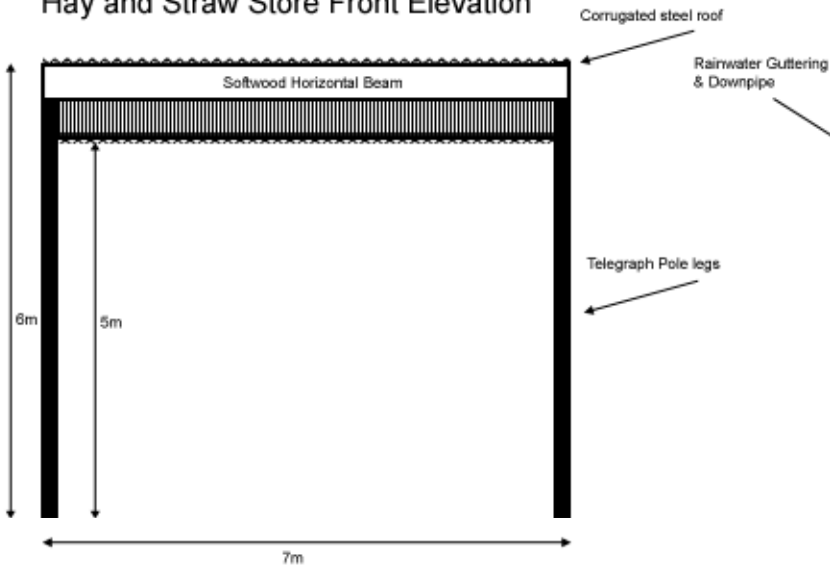

Hay and Straw Store Front Elevation

Hay and Straw Store Rear Elevation

Hay and Straw Store West Elevation

Hay and Straw Store East Elevation

Hay and Straw barn Size : 7m Width x 7m Length  
 Front Height : 6m  
 Back Height : 5m

Straw & Hay Bale Capacity : 1,400 Bales

Dark Oak stained timber finish to all timber parts  
 Grey Galvanised Steel Roofing Material

Swithland Agricultural Holdings

Hay and Straw Store  
 28th September 2009