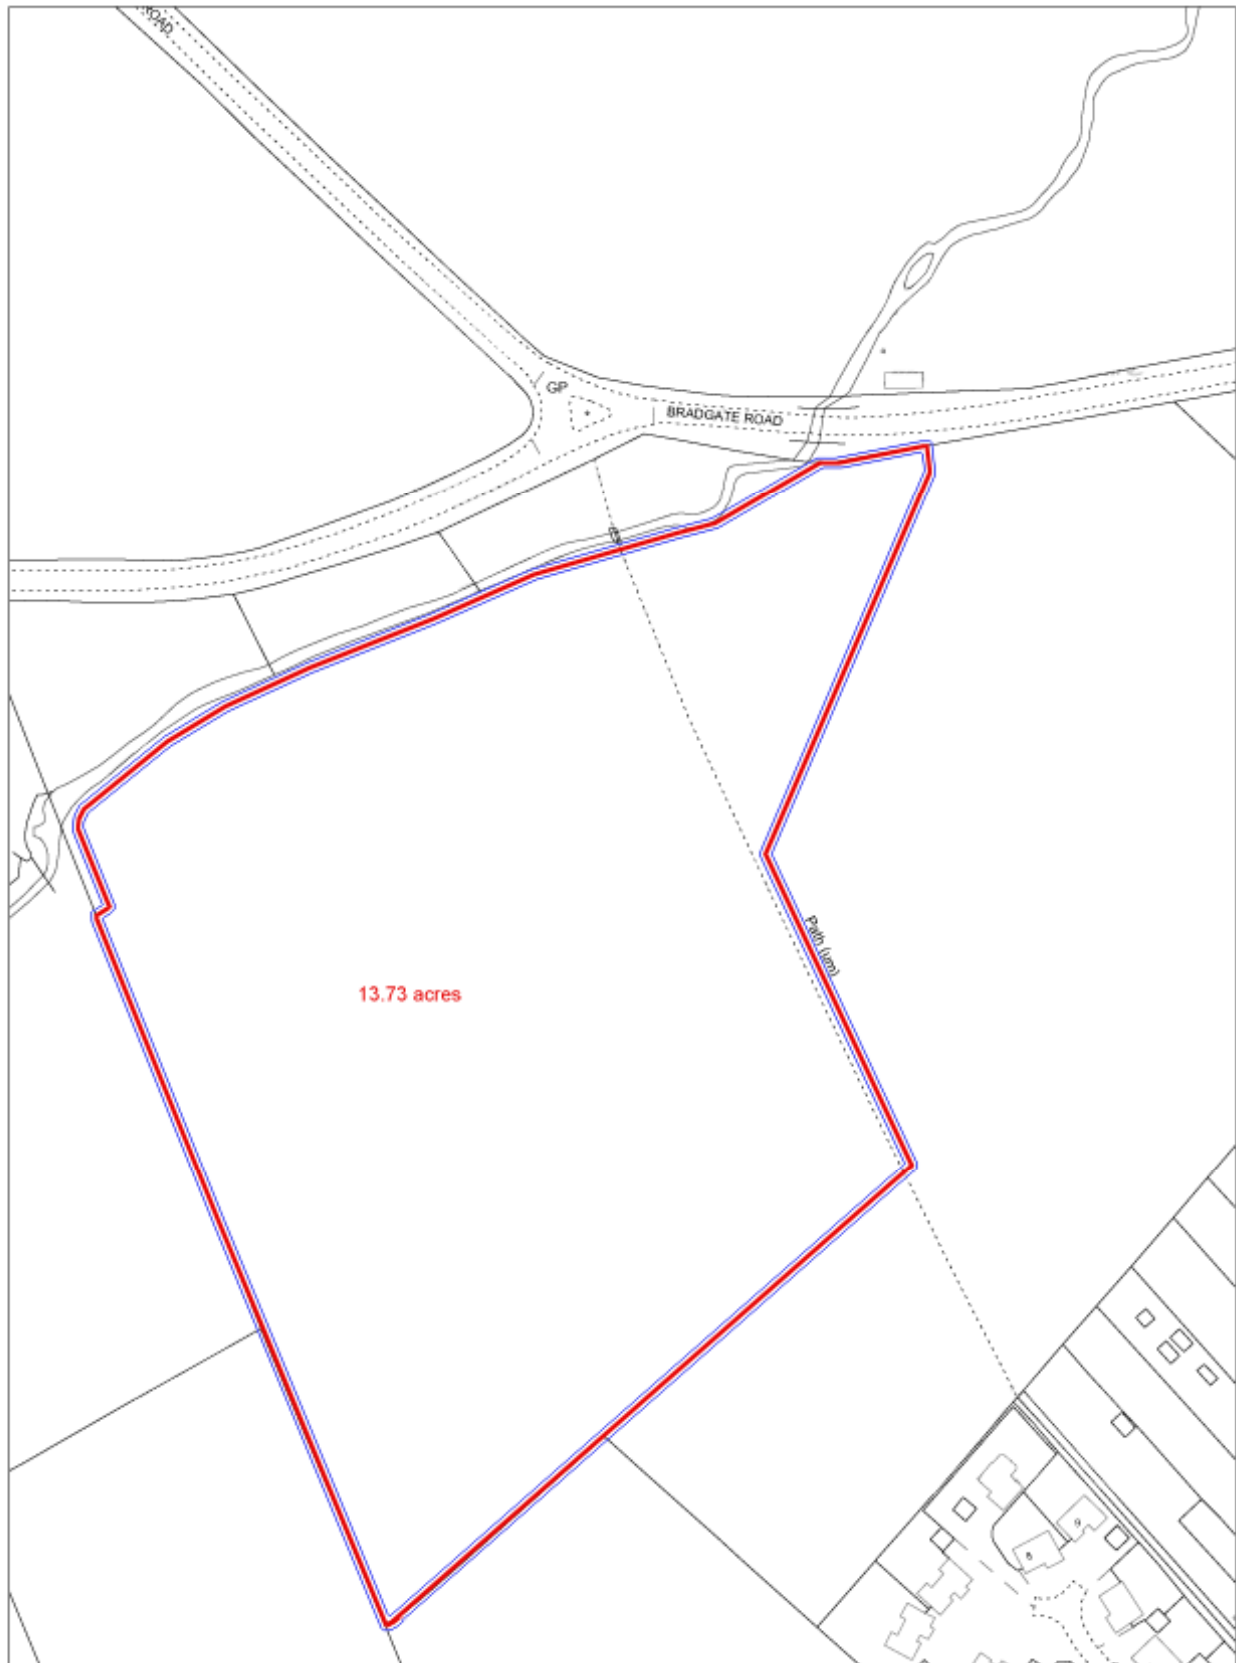

Swithland Agricultural Holdings - Cropston Farm Site

Swithland Agricultural Holdings
Cropston specialty crop division
Bradgate Road
Cropston

Scale: 1: 2500

Date: 11-09-2009 Time: 10:21:41

Any Aerial Photography shown is copyright
of UK Perspectives