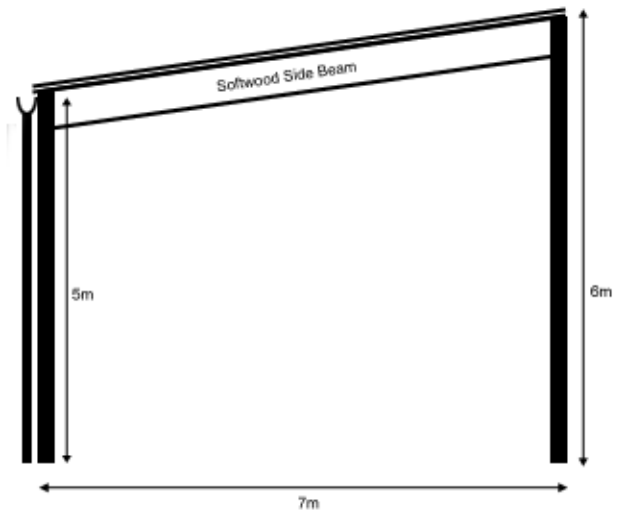

Hay and Straw Store Front Elevation

Hay and Straw Store Rear Elevation

Hay and Straw Store West Elevation

Hay and Straw Store East Elevation

Hay and Straw barn Size : 7m Width x 7m Length
 Front Height : 6m
 Back Height : 5m

Straw & Hay Bale Capacity : 1,400 Bales

Dark Oak stained timber finish to all timber parts
 Grey Galvanised Steel Roofing Material

Swithland Agricultural Holdings

Hay and Straw Store
 10th September 2009