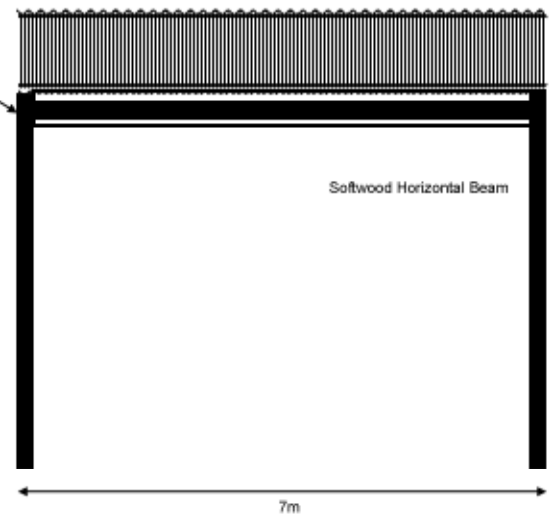

Hay and Straw Store Front Elevation

Hay and Straw Store Rear Elevation

Hay and Straw Store West Elevation

Hay and Straw Store East Elevation

Hay and Straw barn Size : 7m Width x 7m Length
 Front Height : 6m
 Back Height : 5m

Straw & Hay Bale Capacity : 1,400 Bales

Dark Oak stained timber finish to all timber parts
 Grey Galvanised Steel Roofing Material

Swithland Agricultural Holdings

Hay and Straw Store
 10th September 2009