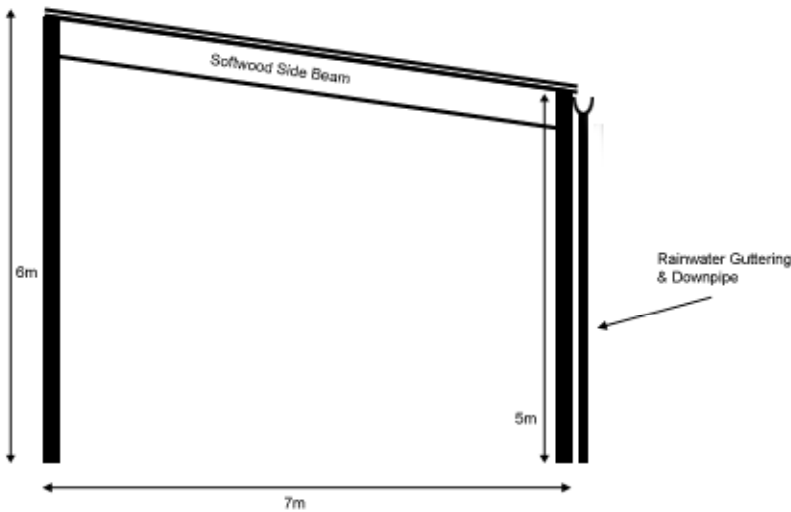

Hay and Straw Store Front Elevation

Hay and Straw Store Rear Elevation

Hay and Straw Store West Elevation

Hay and Straw Store East Elevation

Hay and Straw barn Size : 7m Width x 7m Length
 Front Height : 6m
 Back Height : 5m

Straw & Hay Bale Capacity : 1,400 Bales

Dark Oak stained timber finish to all timber parts
 Grey Galvanised Steel Roofing Material

Swithland Agricultural Holdings

Hay and Straw Store
 10th September 2009