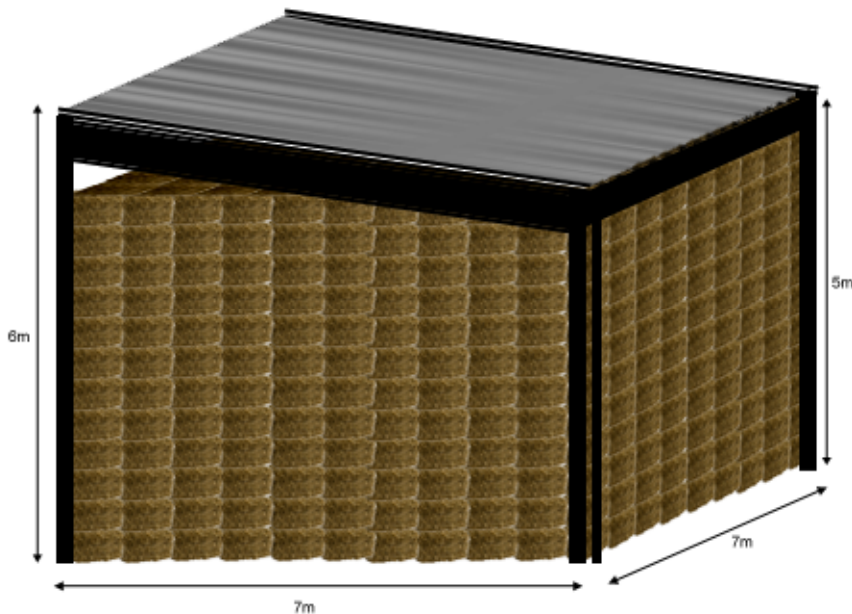

Hay and Straw Store Front Elevation

Hay and Straw Store Rear Elevation

Hay and Straw Store West Elevation

Hay and Straw Store East Elevation

Hay and Straw barn Size : 7m Width x 7m Length
 Front Height : 6m
 Back Height : 5m

Straw & Hay Bale Capacity : 1,400 Bales

Dark Oak stained timber finish to all timber parts
 Grey Galvanised Steel Roofing Material

Swithland Agricultural Holdings

Hay and Straw Store
 10th September 2009