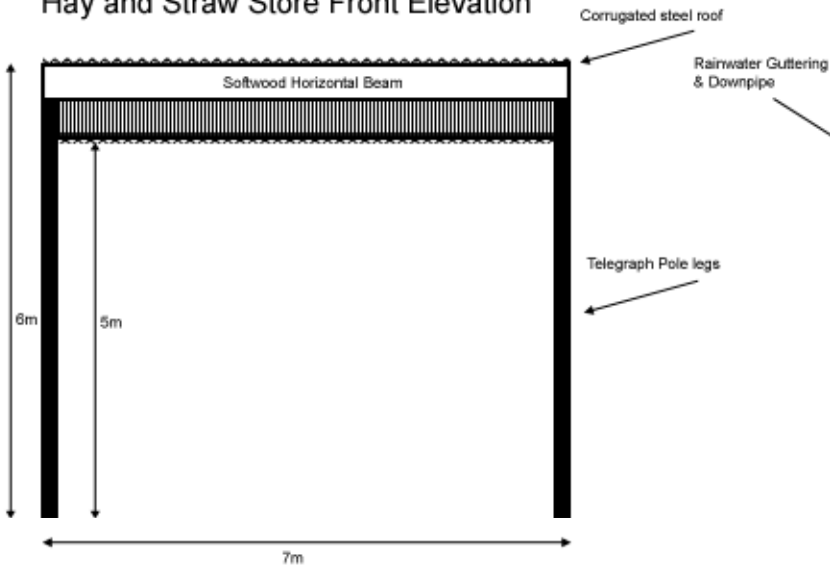

Hay and Straw Store Front Elevation

Hay and Straw Store Rear Elevation

Hay and Straw Store West Elevation

Hay and Straw Store East Elevation

Hay and Straw barn Size : 7m Width x 7m Length
 Front Height : 6m
 Back Height : 5m

Straw & Hay Bale Capacity : 1,400 Bales

Dark Oak stained timber finish to all timber parts
 Grey Galvanised Steel Roofing Material

Swithland Agricultural Holdings

Hay and Straw Store
 10th September 2009