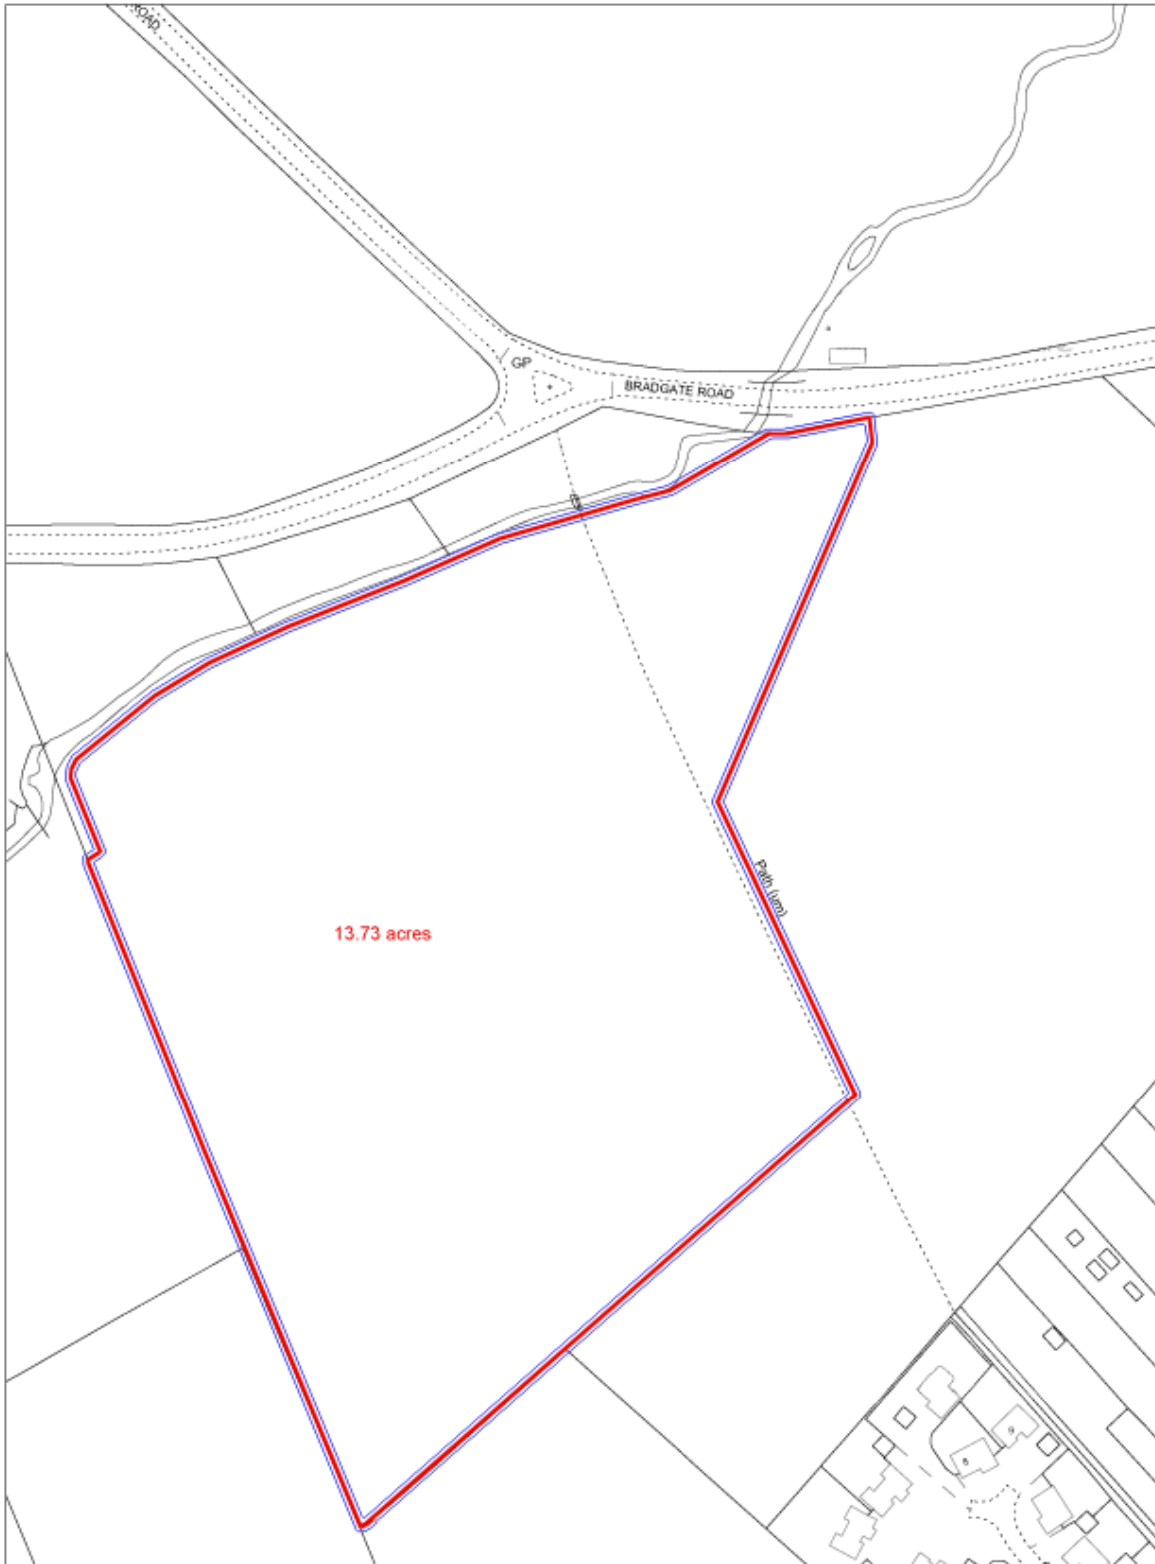

Swithland Agricultural Holdings - Cropston Farm Site

Swithland Agricultural Holdings
Cropston specialty crop division
Bradgate Road
Cropston

Scale: 1: 2500

Date: 11-09-2009 Time: 10:21:41

Any Aerial Photography shown is copyright
of UK Perspectives